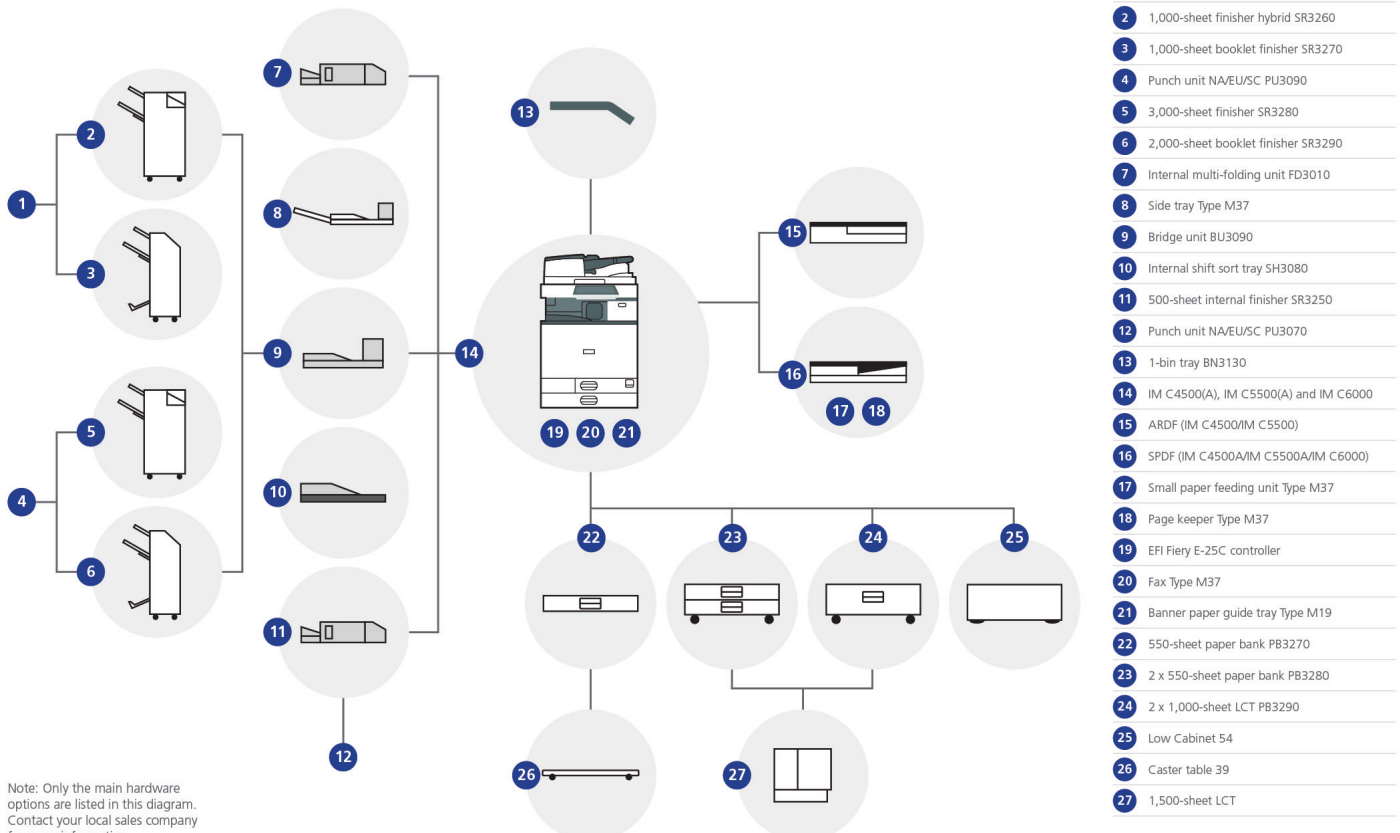

Take advantage of a variety of finishing and paper options to add a professional touch whilst meeting the printing demands of medium to large workgroups. Environmentally-friendly low TEC (Typical Electricity Consumption) values, deliver reduced energy consumption and cut running costs. RICOH Intelligent Support tools ensure your device uptime is maximised whilst self-help tools enable your teams to make simple fixes such as changing supplies, without involving expensive IT-resources.

With print speeds from 45 to 60 CPM, the IM C4500(A)/C5500(A)/C6000 devices are here to add value to your business. The easy-to-use 10.1" Smart Operation Panel with touch screen controls has improved responsiveness and large new look icons. Settings can be configured to suit each individual user's needs and with easier mobile connectivity, users can print or scan to the office network or cloud from their smart device, with built-in support for NFC, AirPrint* or Mopria.

- Production of professional flyers with inner multi-folding unit
- Reduction of outsourcing costs – by producing printed materials in-house
- Efficient working and reduced user intervention – by expanding paper capacity
- Increased uptime and performance – with RICOH Intelligent Support

IM C4500(A) / IM C5500(A) / IM C6000 hardware configuration